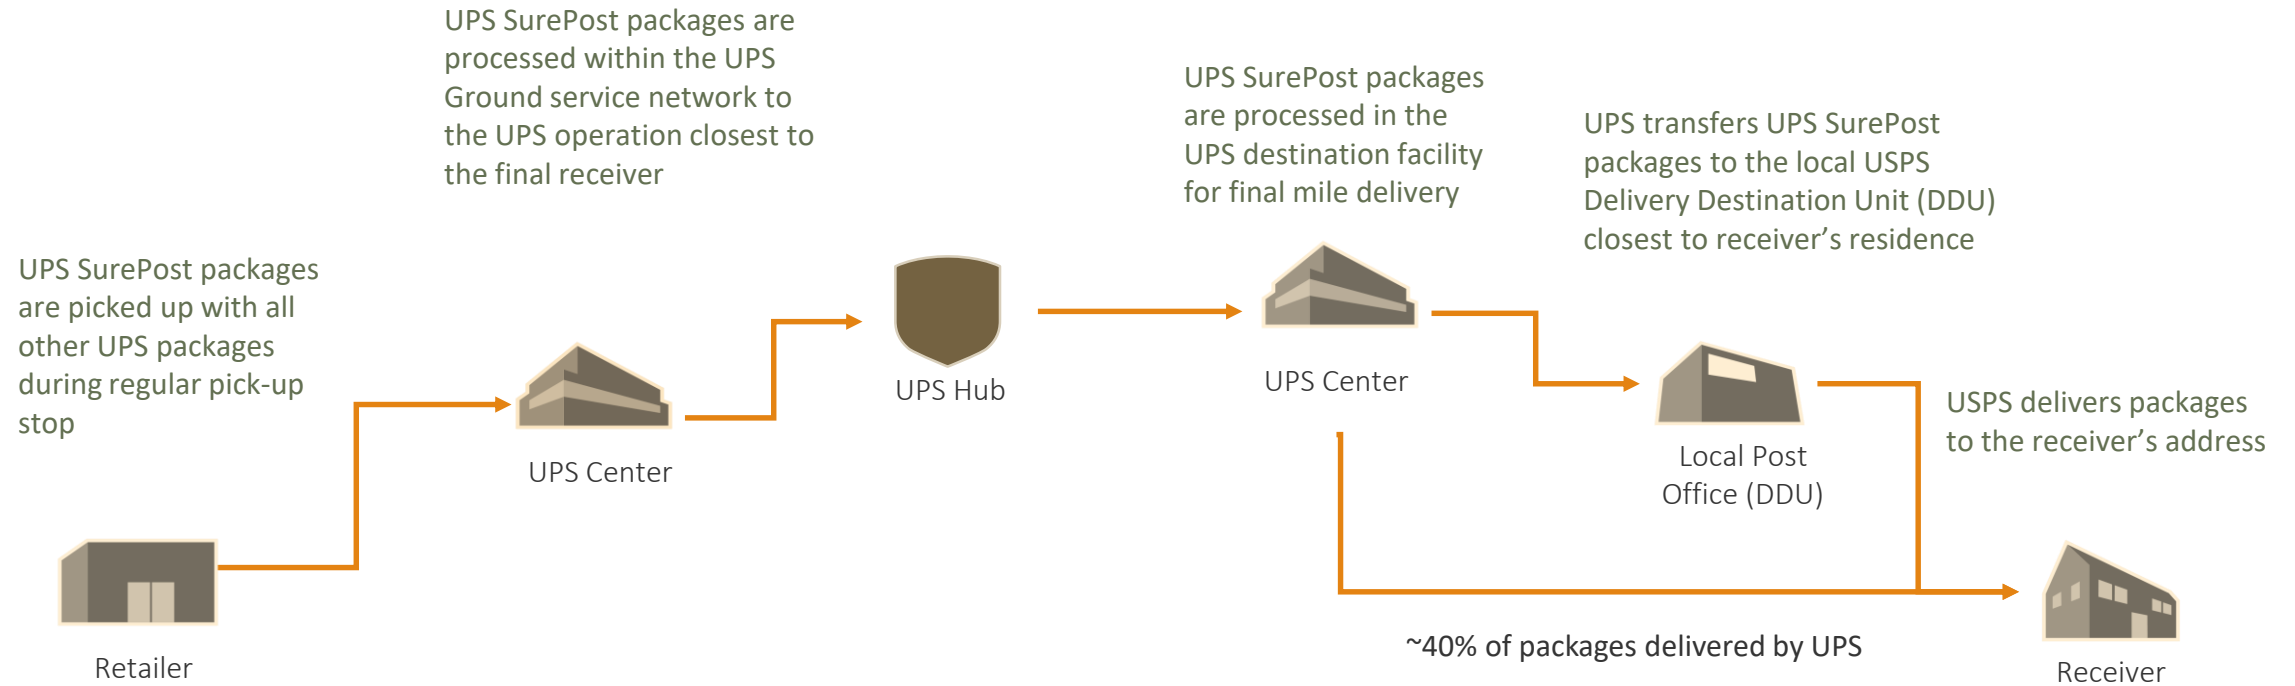

UPS SUREPOSTSM NETWORK OVERVIEW

Time-in-Transit: UPS Ground plus two days in US 48*

Approximately 98% of the packages inducted at the Destination Delivery Unit (DDU) are delivered to the receiver within one business day following the transfer to the USPS

*Transit times are longer to destinations outside of the US48; additional 1-2 weeks for AK, HI, and US territories; additional 1-2 months for APO/FPO