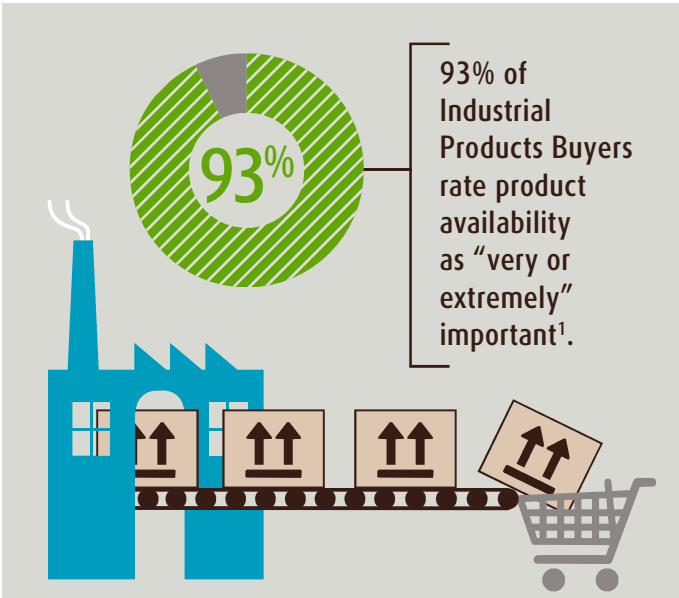

Industrial Suppliers Stay Competitive with Speedy Global Inbound Solutions

UPS Worldwide Express Freight delivers faster in more lanes than any other carrier* with:

Guaranteed delivery of time-sensitive palletized shipments as fast as one to three days from 38 origin to 42 destination countries.

A single account number and tracking system for both packages and freight.

Guaranteed day-definite door-to-door delivery with customs brokerage.

[UPS.COM/WORLWIDEEEXPRESSFREIGHT](https://www.ups.com/worldwideexpressfreight)