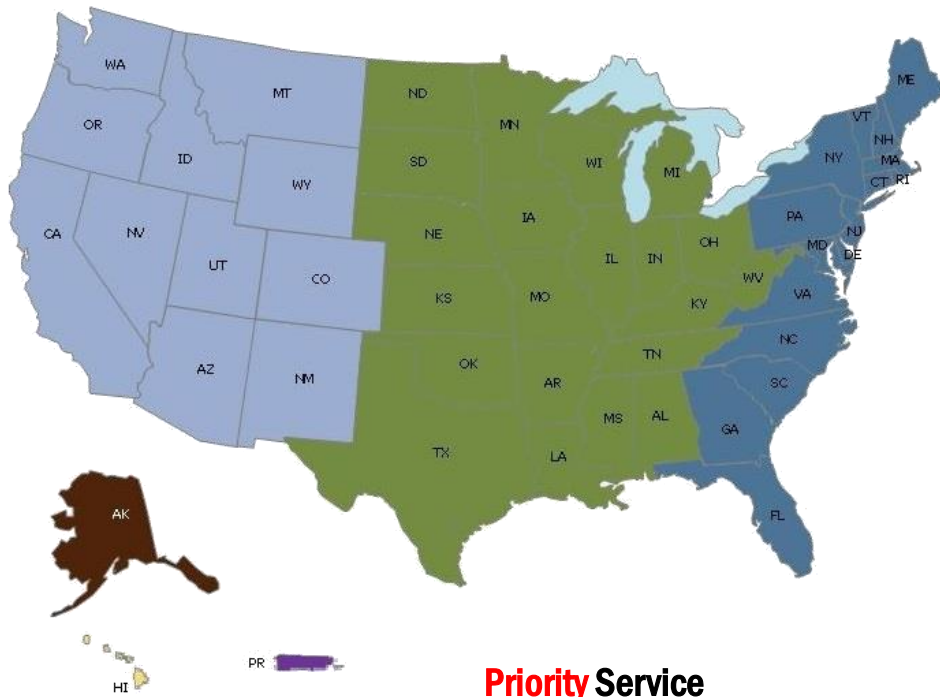

U.S. Domestic Zone Pricing

Legend	
■	1. East
■	2. Central
■	3. West
■	4. Alaska
■	5. Hawaii
■	6. Puerto Rico

Priority Service

Origin Zone	Destination Zone											
	1		2		3		4		5		6	
	Min	LB	Min	LB	Min	LB	Min	LB	Min	LB	Min	LB
1	\$500	\$1.40	\$500	\$1.50	\$500	\$1.70	\$800	\$1.60	\$900	\$2.00	\$700	\$1.50
2	\$500	\$1.50	\$500	\$1.40	\$500	\$1.50	\$800	\$1.60	\$900	\$2.00	\$700	\$1.60
3	\$500	\$1.70	\$500	\$1.50	\$500	\$1.40	\$800	\$1.60	\$900	\$2.00	\$700	\$1.70
4	\$500	\$1.60	\$500	\$1.50	\$500	\$1.40			\$900	\$2.00	\$700	\$1.70
5	\$500	\$1.70	\$500	\$1.60	\$500	\$1.50	\$800	\$1.60	\$300	\$0.70	\$700	\$1.70
6	\$500	\$1.50	\$500	\$1.60	\$500	\$1.70	\$800	\$1.70	\$900	\$2.00		

Reserved Service

Origin Zone	Destination Zone											
	1		2		3		4		5		6	
	Min	LB	Min	LB	Min	LB	Min	LB	Min	LB	Min	LB
1	\$400	\$0.70	\$400	\$0.75	\$400	\$0.85	\$500	\$0.80	\$600	\$1.00	\$500	\$0.75
2	\$400	\$0.75	\$400	\$0.70	\$400	\$0.75	\$500	\$0.80	\$600	\$1.00	\$500	\$0.80
3	\$400	\$0.85	\$400	\$0.75	\$400	\$0.70	\$500	\$0.80	\$600	\$1.00	\$500	\$0.85
4	\$400	\$0.80	\$400	\$0.75	\$400	\$0.70			\$600	\$1.00	\$500	\$0.85
5	\$400	\$0.85	\$400	\$0.80	\$400	\$0.75	\$500	\$0.80	\$150	\$0.35	\$500	\$0.85
6	\$400	\$0.75	\$400	\$0.80	\$400	\$0.85	\$500	\$0.85	\$600	\$1.00		